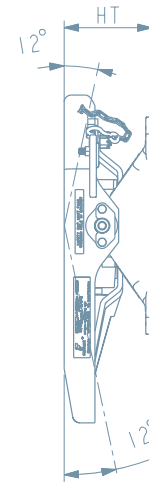

FIFTH WHEEL OPTIONS

3000 MEDIUM DUTY 2" ON-ROAD & LIMITED OFF-ROAD

CAST

IMPOSED 20T
D-VALUE 150KN

STANDARD HANDLE

HEIGHT MM (DIN 6)	WEIGHT KG	E11 55R-01 APPROVAL NO.	PRODUCT CODE
Pin & bushes only – no mounting brackets	102kg	E11 55R-01 4901	841000
138mm	122kg	E11 55R-01 4932	841138
148mm	120kg	E11 55R-01 4902	841148
161mm	122kg	E11 55R-01 4903	841161
185mm	124kg	E11 55R-01 4904	841185
210mm	129kg	E11 55R-01 4905	841210
230mm	137kg	E11 55R-01 4906	841230
257mm	140kg	E11 55R-01 4907	841257

STANDARD HANDLE

Fit for... Long-distance haulage with silo, tank and volume carriers using both two and three-axle tractors.