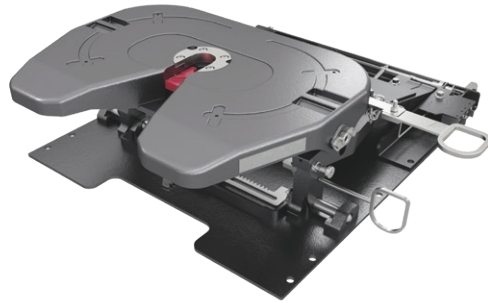

FIFTH WHEEL OPTIONS

3000FFH DUAL HEIGHT STANDARD DUTY 2" ON-ROAD

CAST

IMPOSED 18T
D-VALUE 130KN