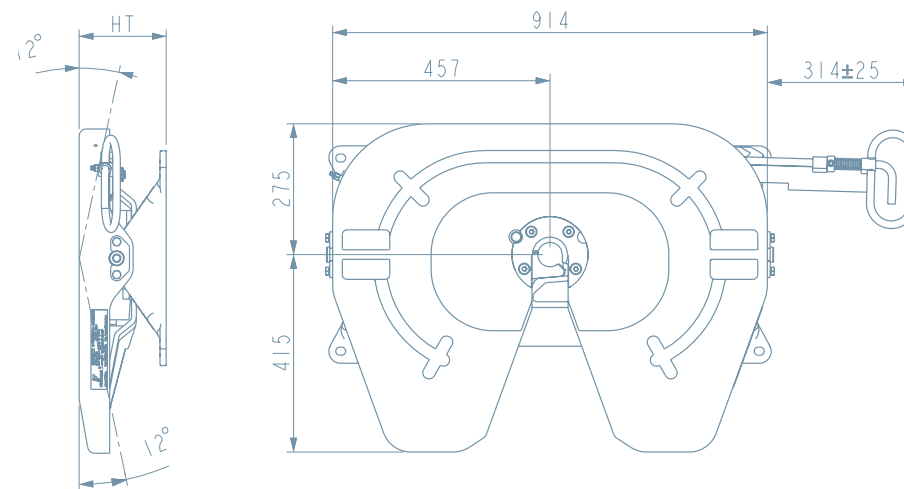

FIFTH WHEEL OPTIONS

170CI HEAVY DUTY 2" ON-ROAD & OFF-ROAD

CAST

IMPOSED 25T
D-VALUE 170KN

INTERLOCK HANDLE

HEIGHT MM (DIN 6)	WEIGHT KG	E32 R55-02 APPROVAL NO.	PRODUCT CODE
Pin & bushes only – no mounting brackets	141kg	E32 55R-02 0104	939000
148mm	141kg	E32 55R-02 0104	939148
161mm	143kg	E32 55R-02 0104	939161
185mm	145kg	E32 55R-02 0104	939185
210mm	150kg	E32 55R-02 0104	939210
230mm	158kg	E32 55R-02 0104	939230
257mm	161kg	E32 55R-02 0104	939257

INTERLOCK HANDLE

Fit for...
HGV traffic and off-road terrain