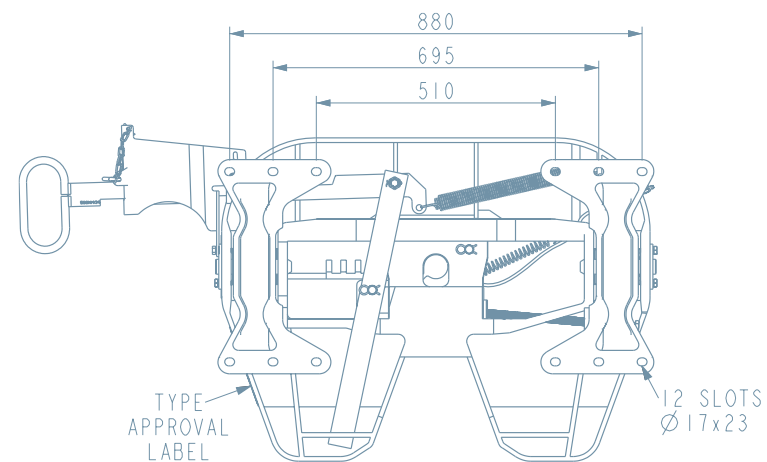

FIFTH WHEEL OPTIONS

170CI HEAVY DUTY 2" ON-ROAD & OFF-ROAD

CAST

IMPOSED 25T
D-VALUE 170KN

EXTENDED HANDLE

HEIGHT MM (DIN 6)	WEIGHT KG	E32 R55-02 APPROVAL NO.	PRODUCT CODE
Pin & bushes only – no mounting brackets	142kg	E32 55R-02 0104	935000
185mm	146kg	E32 55R-02 0104	935185
210mm	151kg	E32 55R-02 0104	935210
230mm	159kg	E32 55R-02 0104	935230
257mm	162kg	E32 55R-02 0104	935257

EXTENDED HANDLE

Fit for...
HGV traffic and off-road terrain