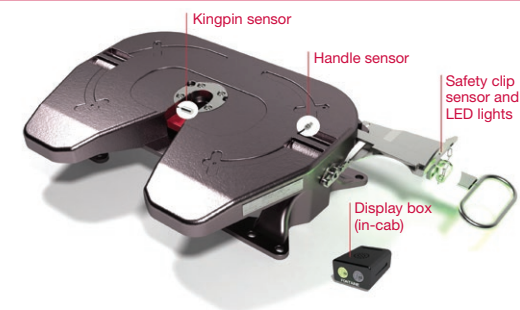

SPARE PARTS

3S SENSOR SAFETY SYSTEM

3000
3000LM

3000 – EXTENDED HANDLE OPTION ONLY

HEIGHT MM (DIN 6)	CODE
Controller	59016261
Safety Clip Sensor	59016262
Handle Sensor	59016263
Kingpin Sensor	59016264
Extended Handle	59014434
Extended Handle Bracket 3S	59016272
Safety Clip and Chain	59004114
Bracket M18 Kingpin Sensor	59015427