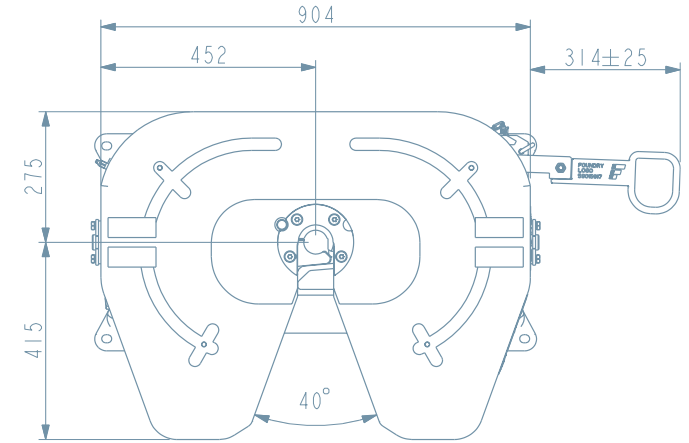

FIFTH WHEEL OPTIONS

3000 MEDIUM DUTY 2" ON-ROAD & LIMITED OFF-ROAD

CAST

IMPOSED 20T
D-VALUE 150KN

STANDARD HANDLE

HEIGHT MM (DIN 6)	WEIGHT KG	E11 55R-01 APPROVAL NO.	PRODUCT CODE
Pin & bushes only – no mounting brackets	102kg	E11 55R-01 4901	841000
138mm	122kg	E11 55R-01 4932	841138
148mm	120kg	E11 55R-01 4902	841148
161mm	122kg	E11 55R-01 4903	841161
185mm	124kg	E11 55R-01 4904	841185
210mm	129kg	E11 55R-01 4905	841210
230mm	137kg	E11 55R-01 4906	841230
257mm	140kg	E11 55R-01 4907	841257

STANDARD HANDLE

Fit for... Long-distance haulage with silo, tank and volume carriers using both two and three-axle tractors.