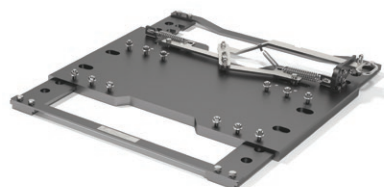

MOUNTING OPTIONS

SLIDING 170SF

450MM TRAVEL
MANUAL OPTION

DAF	
170SF SLIDER BASE	CODE
880mm centres	360880025035

DAIMLER	
170SF SLIDER BASE	CODE
950mm centres TAG Axle	360950050085

IVECO	
170SF SLIDER BASE	CODE
860mm centres	360860045035

MAN	
170SF SLIDER BASE	CODE
880mm centres	360880101035

VOLVO/RENAULT	
170SF SLIDER BASE	CODE
930mm centres	360930050084

SCANIA	
170SF SLIDER BASE	CODE
880mm centres	360880100075

OPTIONS	
DESCRIPTION	CODE
Supplement for Air Operation	Replace first two digits with 37

MOUNTING PLATES

DAF	
MOUNTING PLATE	CODE
16mm	56016370
40mm	56088002544040

FORD	
MOUNTING PLATE	CODE
16mm	56016371

DAIMLER	
MOUNTING PLATE	CODE
16mm	56016567
40mm (950mm hole centres)	59015695

IVECO	
MOUNTING PLATE	CODE
16mm	56016568

MAN	
MOUNTING PLATE	CODE
16mm	56016569

SCANIA	
MOUNTING PLATE	CODE
16mm	56016566
40mm	56012414
22mm	56012415

VOLVO / RENAULT	
MOUNTING PLATE	CODE
16mm	56016565

BLANK – DIN 6 HOLES ONLY	
MOUNTING PLATE	CODE
16mm 1050mm x 710mm	56016570
22mm 960mm x 655mm	56016205
40mm 960mm x 655mm	56016206
22mm 1050mm x 655mm	56016207
40mm 1050mm x 655mm	56016208