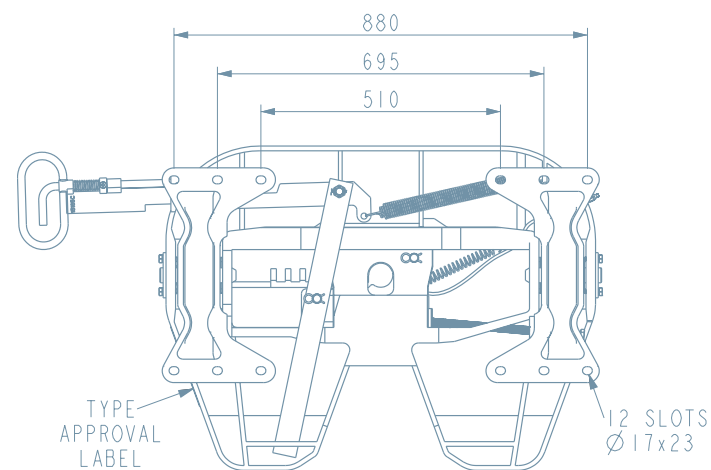

FIFTH WHEEL OPTIONS

170CI HEAVY DUTY 2" ON-ROAD & OFF-ROAD

CAST

IMPOSED 25T
D-VALUE 170KN

INTERLOCK HANDLE

HEIGHT MM (DIN 6)	WEIGHT KG	E32 R55-02 APPROVAL NO.	PRODUCT CODE
Pin & bushes only – no mounting brackets	141kg	E32 55R-02 0104	939000
148mm	141kg	E32 55R-02 0104	939148
161mm	143kg	E32 55R-02 0104	939161
185mm	145kg	E32 55R-02 0104	939185
210mm	150kg	E32 55R-02 0104	939210
230mm	158kg	E32 55R-02 0104	939230
257mm	161kg	E32 55R-02 0104	939257

INTERLOCK HANDLE

Fit for...
HGV traffic and off-road terrain