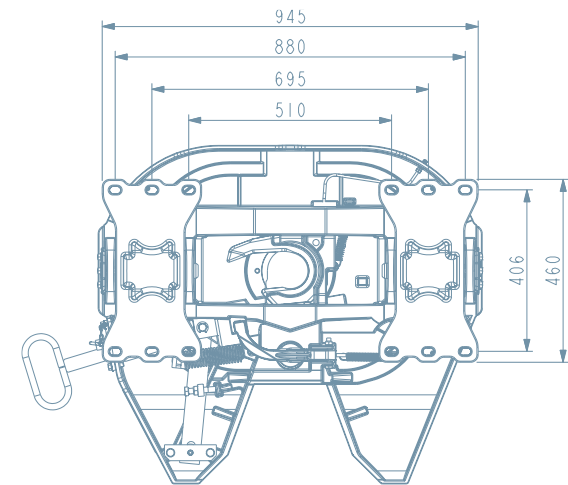

STANDARD HANDLE

Fit for...
HGV traffic and off-road terrain

OFTEN BOUGHT WITH...

**260MP
Mounting Plate**
Heavy duty 2" / 3"
on & off-road

See page 41
for more details

FIFTH WHEEL OPTIONS

3000FFH DUAL HEIGHT STANDARD DUTY 2" ON-ROAD