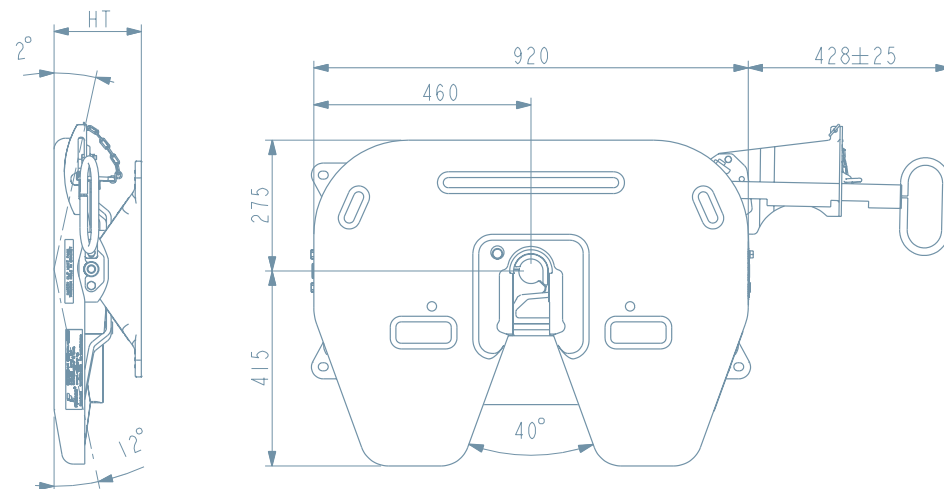

EXTENDED HANDLE

Reducing kingpin wear

The 150SP² does not require a wear ring

Fit for...

Flexible haulage volume carriers
using two and three-axle tractors

NOTE:
ARTICULATION 7 DEGREES
WITH 138mm HIGH FIFTH WHEEL

FIFTH WHEEL OPTIONS

150SP² STANDARD DUTY 2" ON-ROAD

PRESSED

IMPOSED 20T
D-VALUE 152KN

INTERLOCK HANDLE

HEIGHT MM (DIN 6)	WEIGHT KG	E11 55R-01 APPROVAL NO.	PRODUCT CODE
Pin & bushes only – no mounting brackets	96kg	E11 55R-01 7166	889000
138mm	116kg	E11 55R-01 7166	889138
148mm	114kg	E11 55R-01 7166	889148
161mm	116kg	E11 55R-01 7166	889161
185mm	118kg	E11 55R-01 7166	889185
210mm	123kg	E11 55R-01 7166	889210
230mm	131kg	E11 55R-01 7166	889230
257mm	134kg	E11 55R-01 7166	889257