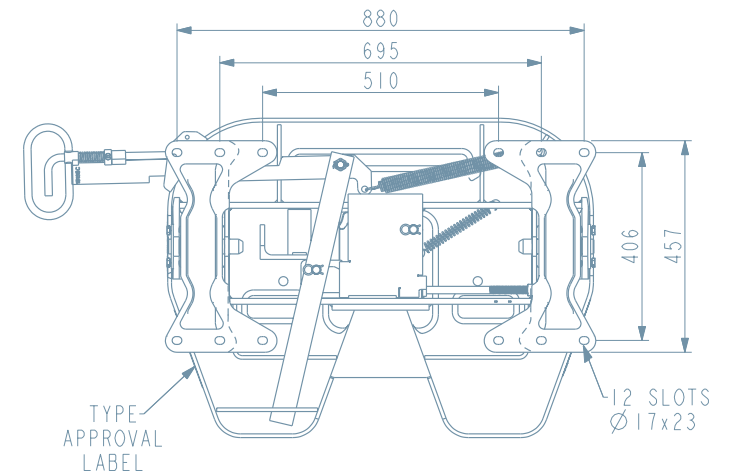

INTERLOCK HANDLE

Reducing kingpin wear

The 150SP² does not require a wear ring

Fit for...

Flexible haulage volume carriers
using two and three-axle tractors

NOTE:
ARTICULATION 7 DEGREES
WITH 138mm HIGH FIFTH WHEEL