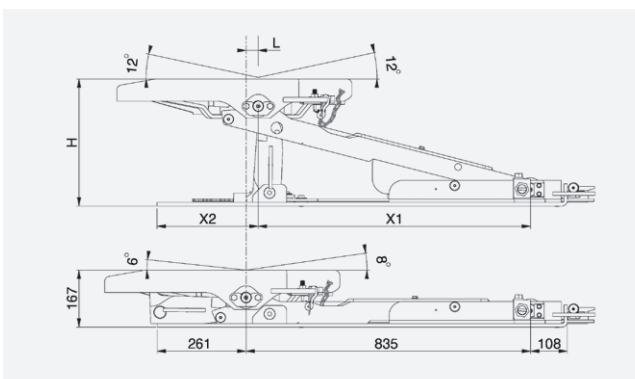

Fit for...
Flexible haulage volume
carriers using two and
three-axle tractors