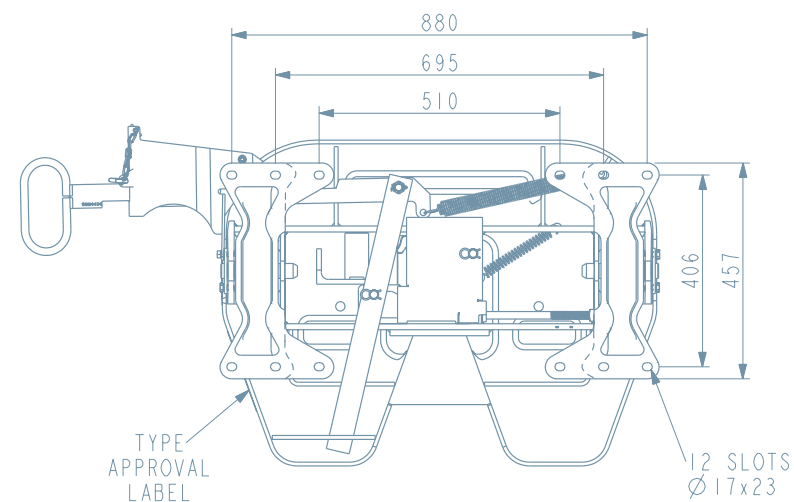

EXTENDED HANDLE

Reducing kingpin wear

The 150SP² does not require a wear ring

Fit for...

Flexible haulage volume carriers
using two and three-axle tractors

NOTE:
ARTICULATION 7 DEGREES
WITH 138mm HIGH FIFTH WHEEL

FIFTH WHEEL OPTIONS

150SP² STANDARD DUTY 2" ON-ROAD

PRESSED

IMPOSED 20T
D-VALUE 152KN

INTERLOCK HANDLE

HEIGHT MM (DIN 6)	WEIGHT KG	E11 55R-01 APPROVAL NO.	PRODUCT CODE
Pin & bushes only – no mounting brackets	96kg	E11 55R-01 7166	889000
138mm	116kg	E11 55R-01 7166	889138
148mm	114kg	E11 55R-01 7166	889148
161mm	116kg	E11 55R-01 7166	889161
185mm	118kg	E11 55R-01 7166	889185
210mm	123kg	E11 55R-01 7166	889210
230mm	131kg	E11 55R-01 7166	889230
257mm	134kg	E11 55R-01 7166	889257