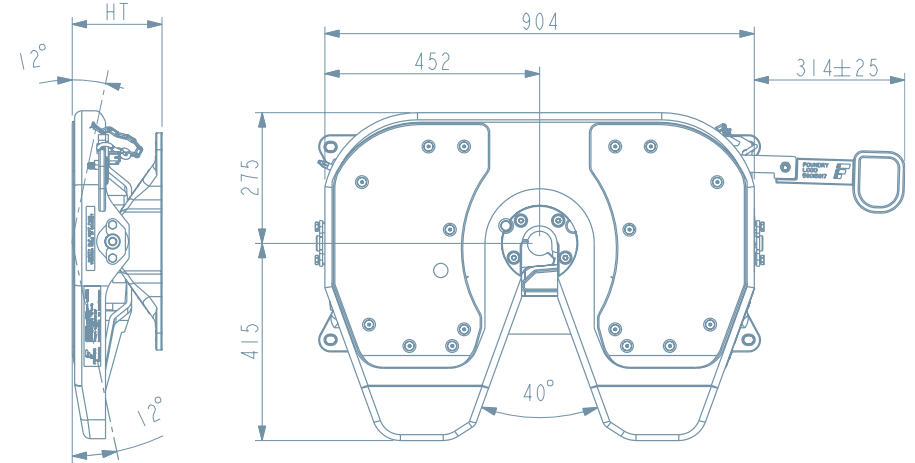

NOTE:
ARTICULATION 7 DEGREES
WITH 138mm HIGH FIFTH WHEEL