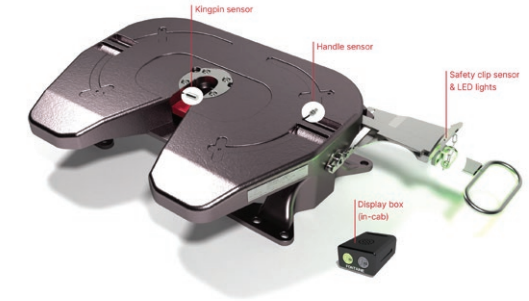

DAIMLER

3000FFH – AIR	CODE
950mm 167–367mm	59016179
950mm 167–317mm	59016180
950mm 167–267mm	59016182

FIFTH WHEEL

3000FFH – AIR	CODE
Top Plate Only (pins & bushes)	50272491

3S SENSOR SAFETY SYSTEM

3000
3000LM