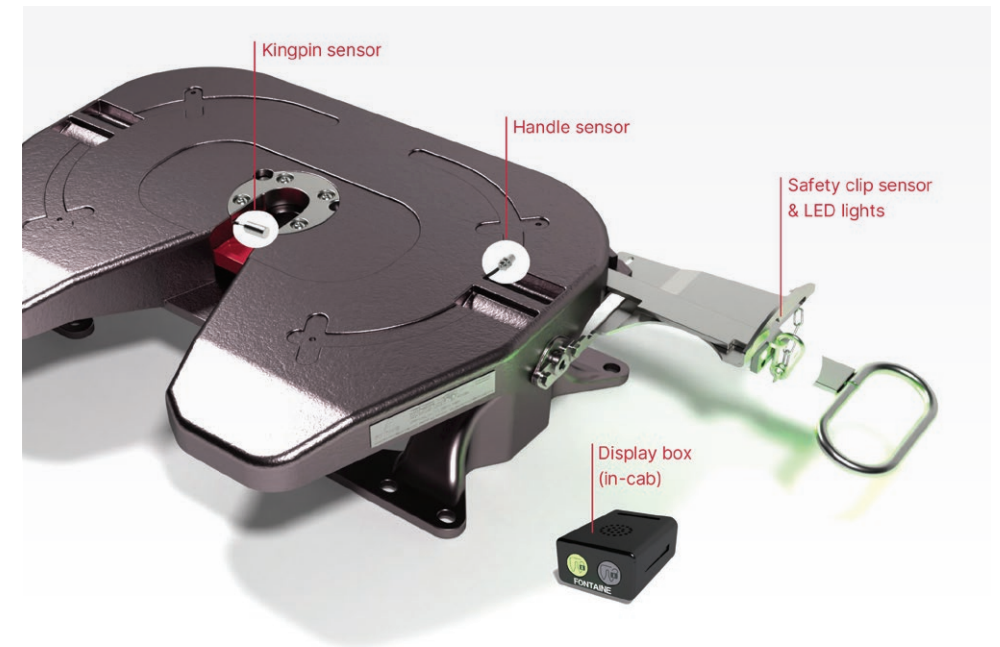

3000 – EXTENDED HANDLE OPTION ONLY

HEIGHT MM (DIN 6)	DATE	CODE
3 Sensor Green & Amber LED – Pins & Bushes	2021 onwards	8450000G
3 Sensor Green & Amber LED – 230mm	2021 onwards	8452300G