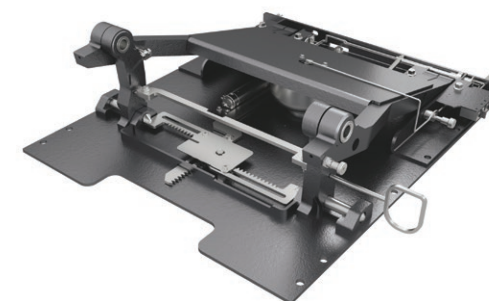

FIFTH WHEEL OPTIONS

3000FFH DUAL HEIGHT STANDARD DUTY 2" ON-ROAD

CAST

IMPOSED 18T
D-VALUE 130KN

3000FFH DUAL HEIGHT

E32 55R-01 APPROVAL NO.	MODEL	HEIGHT MM	LENGTH MM	X1/X2 MM	IMPOS- ED(U) T	DV KN
E32 55R-01 0047	FFH	167mm	—	261/835	18T	130kN
E32 55R-01 0047	FFH1	267mm	13mm	274/823	18T	130kN
E32 55R-01 0047	FFH2	317mm	24mm	285/812	18T	130kN
E32 55R-01 0047	FFH3	367mm	38mm	299/797	18T	130kN

3000FFH DUAL HEIGHT – MANUAL OPERATION

VOLVO/RENAULT

3000FFH – MANUAL	CODE
930mm 167–367mm	59016168
930mm 167–317mm	59016171
930mm 167–267mm	59016173

SCANIA

3000FFH – MANUAL	CODE
880mm 167–367mm	59016185
880mm 167–317mm	59016187
880mm 167–267mm	59016189

DAF

3000FFH – MANUAL	CODE
880mm 167–367mm	59016174
880mm 167–317mm	59016176
880mm 167–267mm	59016178

MAN

3000FFH – MANUAL	CODE
880mm 167–367mm	59016191
880mm 167–317mm	59016193
880mm 167–267mm	59016195

DAIMLER

3000FFH – MANUAL	CODE
950mm 167–367mm	59016148
950mm 167–317mm	59016181
950mm 167–267mm	59016183

FIFTH WHEEL

3000FFH – MANUAL	CODE
Top Plate Only (pins & bushes)	50272541