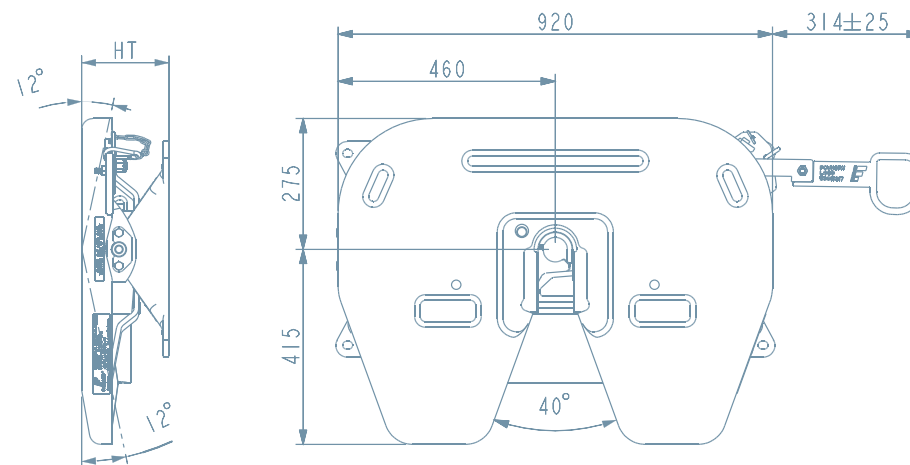

NOTE:
ARTICULATION 7 DEGREES
WITH 138mm HIGH FIFTH WHEEL