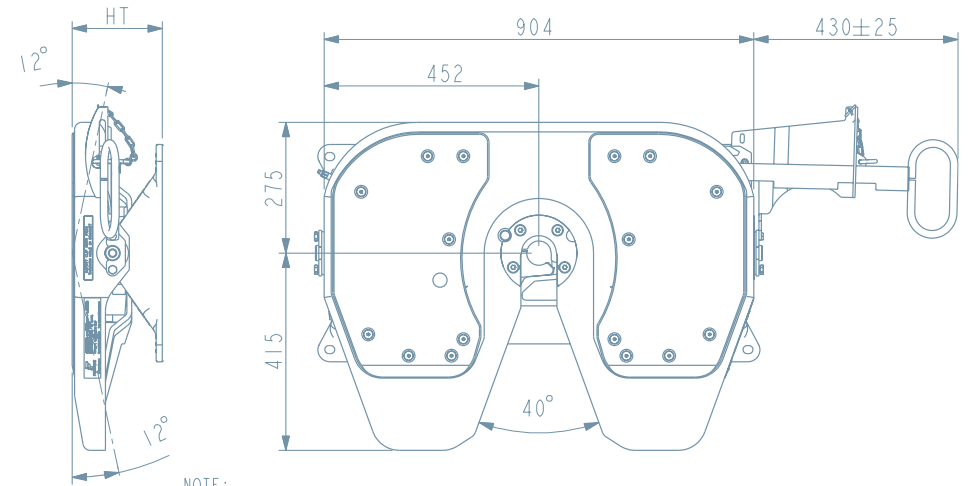

NOTE:
ARTICULATION 7 DEGREES
WITH 138mm HIGH FIFTH WHEEL