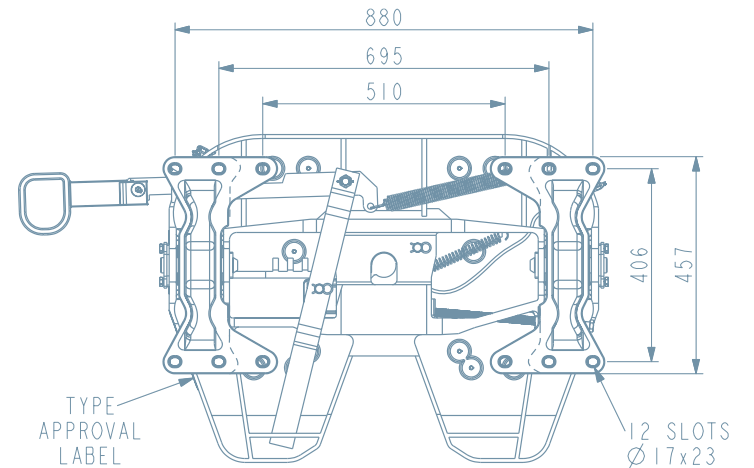

FIFTH WHEEL OPTIONS

3000LM LOW MAINTENANCE MEDIUM DUTY 2" ON-ROAD & LIMITED OFF-ROAD

CAST

IMPOSED 20T
D-VALUE 152KN

STANDARD HANDLE

HEIGHT MM (DIN 6)	WEIGHT KG	E11 55R-01 APPROVAL NO.	PRODUCT CODE
Pin & bushes only – no mounting brackets	102kg	E11 55R-01 5557	901000
138mm	122kg	E11 55R-01 5557	901138
148mm	120kg	E11 55R-01 5557	901148
161mm	122kg	E11 55R-01 5557	901161
185mm	124kg	E11 55R-01 5557	901185
210mm	129kg	E11 55R-01 5557	901210
230mm	137kg	E11 55R-01 5557	901230
257mm	140kg	E11 55R-01 5557	901257
Single Point King Pin Lubrication Kit 125ml			59016109

STANDARD HANDLE

Fit for... Long-distance haulage with silo, tank and volume carriers using both two and three-axle tractors.

NOTE:
ARTICULATION 7 DEGREES
WITH 138mm HIGH FIFTH WHEEL