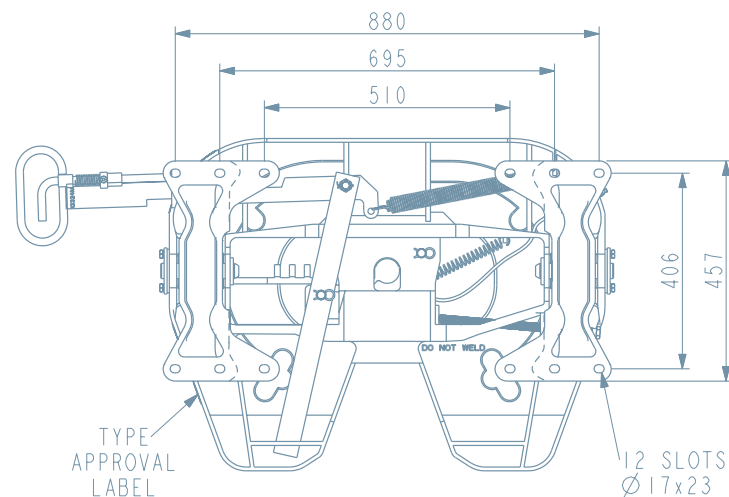

FIFTH WHEEL OPTIONS

3000 MEDIUM DUTY 2" ON-ROAD & LIMITED OFF-ROAD

CAST

IMPOSED 20T
D-VALUE 150KN

INTERLOCK HANDLE

HEIGHT MM (DIN 6)	WEIGHT KG	E11 55R-01 APPROVAL NO.	PRODUCT CODE
Pin & bushes only – no mounting brackets	103kg	E11 55R-01 4901	849000
138mm	123kg	E11 55R-01 4932	849138
148mm	121kg	E11 55R-01 4902	849148
161mm	123kg	E11 55R-01 4903	849161
185mm	125kg	E11 55R-01 4904	849185
210mm	130kg	E11 55R-01 4905	849210
230mm	138kg	E11 55R-01 4906	849230
257mm	141kg	E11 55R-01 4907	849257

INTERLOCK HANDLE

Fit for... Long-distance haulage with silo, tank and volume carriers using both two and three-axle tractors.