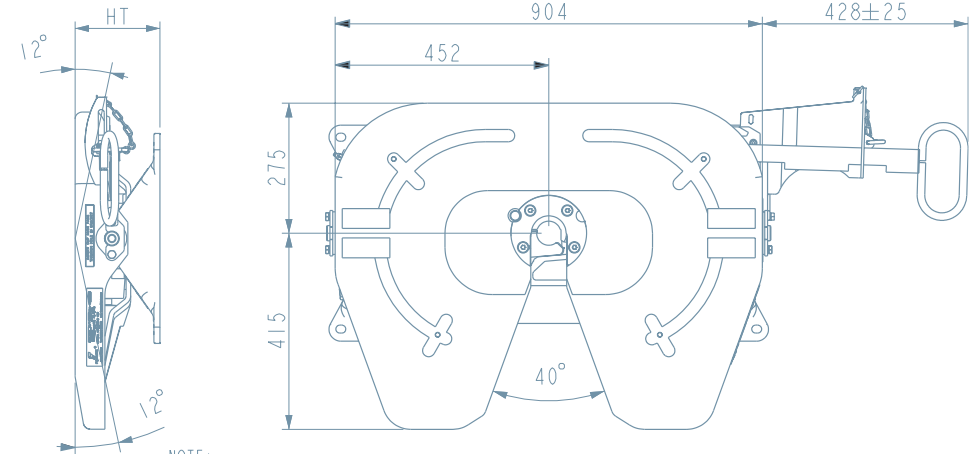

NOTE:
ARTICULATION 7 DEGREES
WITH 138mm HIGH FIFTH WHEEL