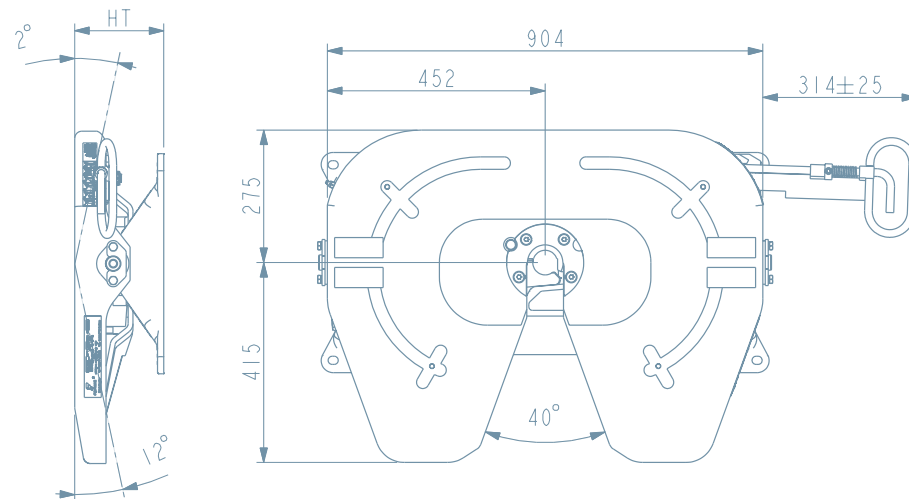

FIFTH WHEEL OPTIONS

3000 MEDIUM DUTY 2" ON-ROAD & LIMITED OFF-ROAD

CAST

IMPOSED 20T
D-VALUE 150KN

INTERLOCK HANDLE

HEIGHT MM (DIN 6)	WEIGHT KG	E11 55R-01 APPROVAL NO.	PRODUCT CODE
Pin & bushes only – no mounting brackets	103kg	E11 55R-01 4901	849000
138mm	123kg	E11 55R-01 4932	849138
148mm	121kg	E11 55R-01 4902	849148
161mm	123kg	E11 55R-01 4903	849161
185mm	125kg	E11 55R-01 4904	849185
210mm	130kg	E11 55R-01 4905	849210
230mm	138kg	E11 55R-01 4906	849230
257mm	141kg	E11 55R-01 4907	849257

INTERLOCK HANDLE

Fit for... Long-distance haulage with silo, tank and volume carriers using both two and three-axle tractors.