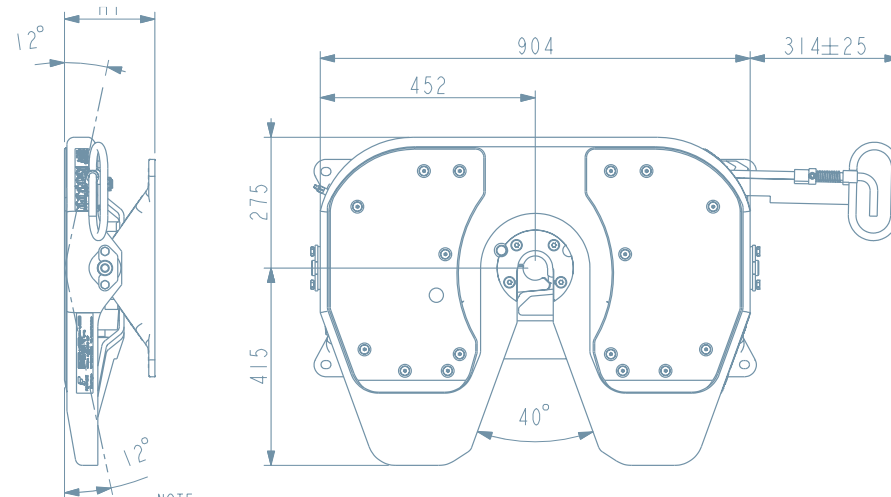

NOTE:
ARTICULATION 7 DEGREES
WITH 138mm HIGH FIFTH WHEEL