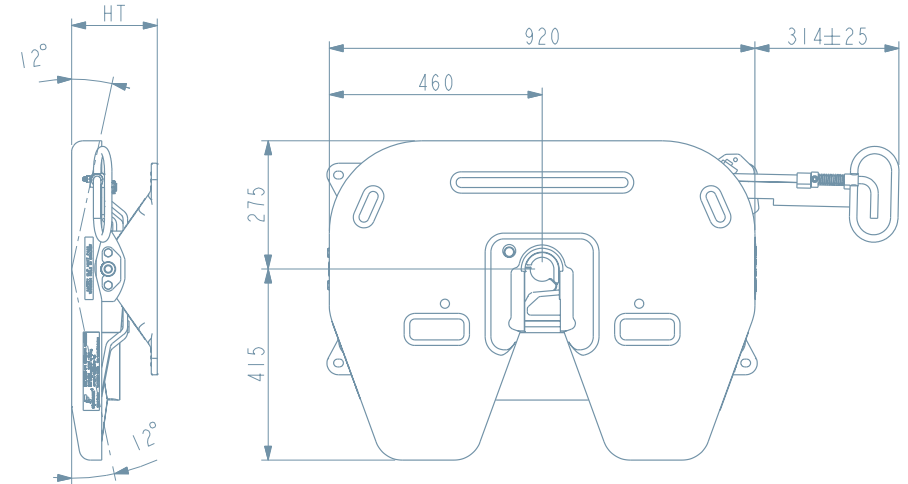

INTERLOCK HANDLE

Reducing kingpin wear

The 150SP² does not require a wear ring

Fit for...

Flexible haulage volume carriers
using two and three-axle tractors

NOTE:
ARTICULATION 7 DEGREES
WITH 138mm HIGH FIFTH WHEEL

FIFTH WHEEL OPTIONS

3000 MEDIUM DUTY 2" ON-ROAD & LIMITED OFF-ROAD

CAST

IMPOSED 20T
D-VALUE 150KN

STANDARD HANDLE

HEIGHT MM (DIN 6)	WEIGHT KG	E11 55R-01 APPROVAL NO.	PRODUCT CODE
Pin & bushes only – no mounting brackets	102kg	E11 55R-01 4901	841000
138mm	122kg	E11 55R-01 4932	841138
148mm	120kg	E11 55R-01 4902	841148
161mm	122kg	E11 55R-01 4903	841161
185mm	124kg	E11 55R-01 4904	841185
210mm	129kg	E11 55R-01 4905	841210
230mm	137kg	E11 55R-01 4906	841230
257mm	140kg	E11 55R-01 4907	841257