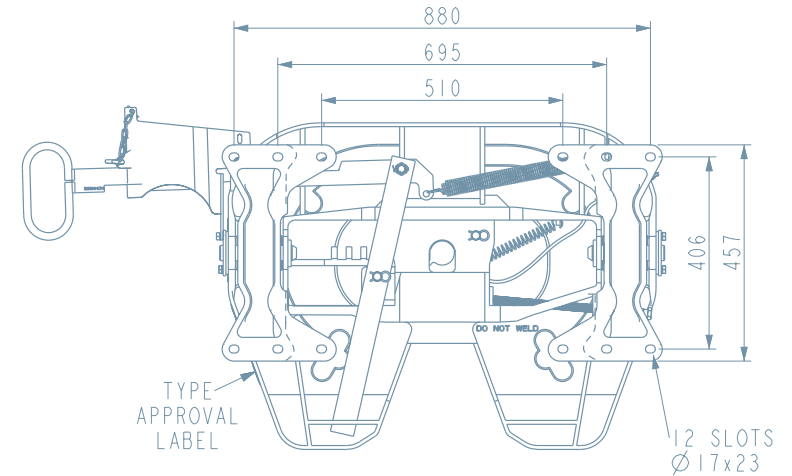

FIFTH WHEEL OPTIONS

3000 MEDIUM DUTY 2" ON-ROAD & LIMITED OFF-ROAD

CAST

IMPOSED 20T
D-VALUE 150KN

EXTENDED HANDLE

HEIGHT MM (DIN 6)	WEIGHT KG	E11 55R-01 APPROVAL NO.	PRODUCT CODE
Pin & bushes only – no mounting brackets	104kg	E11 55R-01 4901	845000
185mm	126kg	E11 55R-01 4904	845185
210mm	131kg	E11 55R-01 4905	845210
230mm	139kg	E11 55R-01 4906	845230
257mm	142kg	E11 55R-01 4907	845257

EXTENDED HANDLE

Fit for... Long-distance haulage with silo, tank and volume carriers using both two and three-axle tractors.

NOTE:
ARTICULATION 7 DEGREES
WITH 138mm HIGH FIFTH WHEEL