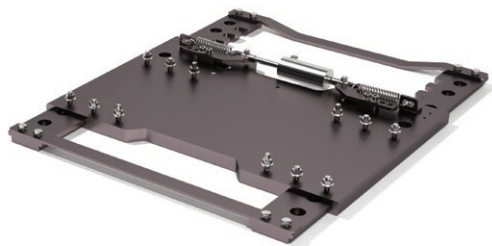

MOUNTING OPTIONS

SLIDING 170SF

450MM TRAVEL
MANUAL OPTION

DAF	
170SF SLIDER BASE	CODE
880mm centres	360880025035

DAIMLER	
170SF SLIDER BASE	CODE
950mm centres TAG Axle	360950050085

IVECO	
170SF SLIDER BASE	CODE
860mm centres	360860045035

MAN	
170SF SLIDER BASE	CODE
880mm centres	360880101035

VOLVO/RENAULT	
170SF SLIDER BASE	CODE
930mm centres	360930050084

SCANIA	
170SF SLIDER BASE	CODE
880mm centres	360880100075

OPTIONS	
DESCRIPTION	CODE
Supplement for Air Operation	Replace first two digits with 37