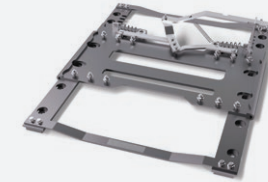

3000FFH DUAL HEIGHT
STANDARD DUTY
2" ON-ROAD
CAST

170CI
HEAVY DUTY
2" ON-ROAD & OFF-ROAD
CAST

260HD
HEAVY DUTY
3.5" ON-ROAD & OFF-ROAD
CAST

PERFORMANCE OPTIONS

MOUNTING

Sliding
150SF
& 170SF

Mounting
plate

Direct
mount