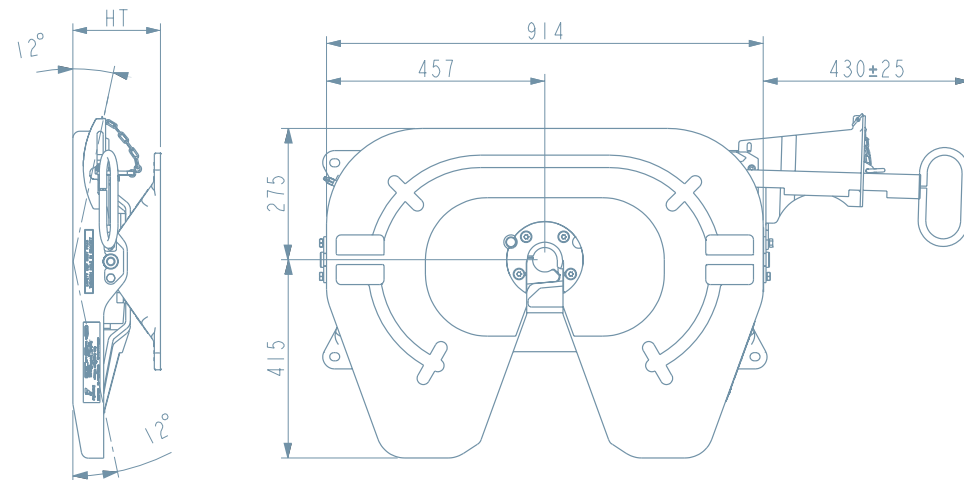

STANDARD HANDLE

Fit for...
HGV traffic and off-road terrain

FIFTH WHEEL OPTIONS

170CI HEAVY DUTY 2" ON-ROAD & OFF-ROAD

CAST

IMPOSED 25T
D-VALUE 170KN

EXTENDED HANDLE

HEIGHT MM (DIN 6)	WEIGHT KG	E32 R55-02 APPROVAL NO.	PRODUCT CODE
Pin & bushes only – no mounting brackets	142kg	E32 55R-02 0104	935000
185mm	146kg	E32 55R-02 0104	935185
210mm	151kg	E32 55R-02 0104	935210
230mm	159kg	E32 55R-02 0104	935230
257mm	162kg	E32 55R-02 0104	935257

EXTENDED HANDLE

Fit for...
HGV traffic and off-road terrain

FIFTH WHEEL OPTIONS

170CI HEAVY DUTY 2" ON-ROAD & OFF-ROAD

CAST

IMPOSED 25T
D-VALUE 170KN

INTERLOCK HANDLE

HEIGHT MM (DIN 6)	WEIGHT KG	E32 R55-02 APPROVAL NO.	PRODUCT CODE
Pin & bushes only – no mounting brackets	141kg	E32 55R-02 0104	939000
148mm	141kg	E32 55R-02 0104	939148
161mm	143kg	E32 55R-02 0104	939161
185mm	145kg	E32 55R-02 0104	939185
210mm	150kg	E32 55R-02 0104	939210
230mm	158kg	E32 55R-02 0104	939230
257mm	161kg	E32 55R-02 0104	939257