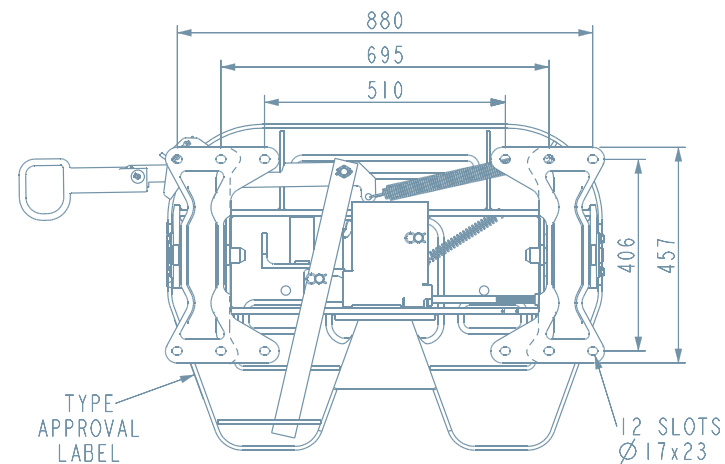

FIFTH WHEEL OPTIONS

150SP² STANDARD DUTY 2" ON-ROAD

PRESSED

IMPOSED 20T
D-VALUE 152KN

STANDARD HANDLE

HEIGHT MM (DIN 6)	WEIGHT KG	E11 55R-01 APPROVAL NO.	PRODUCT CODE
Pin & bushes only – no mounting brackets	95kg	E11 55R-01 7166	881000
138mm	115kg	E11 55R-01 7166	881138
148mm	113kg	E11 55R-01 7166	881148
161mm	115kg	E11 55R-01 7166	881161
185mm	117kg	E11 55R-01 7166	881185
210mm	122kg	E11 55R-01 7166	881210
230mm	130kg	E11 55R-01 7166	881230
257mm	133kg	E11 55R-01 7166	881257

STANDARD HANDLE

Reducing kingpin wear
The 150SP² does not require a wear ring

Fit for...
Flexible haulage volume carriers
using two and three-axle tractors

NOTE:
ARTICULATION 7 DEGREES
WITH 138mm HIGH FIFTH WHEEL