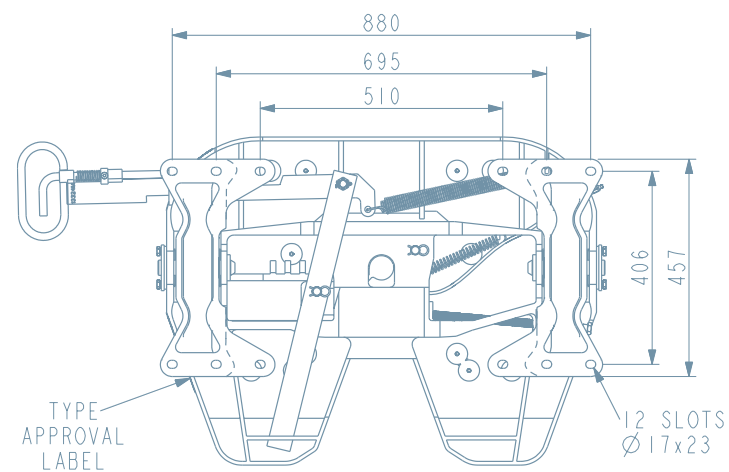

FIFTH WHEEL OPTIONS

3000LM LOW MAINTENANCE MEDIUM DUTY 2" ON-ROAD & LIMITED OFF-ROAD

CAST

IMPOSED 20T
D-VALUE 152KN

INTERLOCK HANDLE

HEIGHT MM (DIN 6)	WEIGHT KG	E11 55R-01 APPROVAL NO.	PRODUCT CODE
Pin & bushes only – no mounting brackets	103kg	E11 55R-01 5557	909000
138mm	123kg	E11 55R-01 5557	909138
148mm	121kg	E11 55R-01 5557	909148
161mm	123kg	E11 55R-01 5557	909161
185mm	125kg	E11 55R-01 5557	909185
210mm	130kg	E11 55R-01 5557	909210
230mm	138kg	E11 55R-01 5557	909230
257mm	141kg	E11 55R-01 5557	909257
Single Point King Pin Lubrication Kit 125ml			59016109

INTERLOCK HANDLE

Fit for... Long-distance haulage with silo, tank and volume carriers using both two and three-axle tractors.

NOTE:
ARTICULATION 7 DEGREES
WITH 138mm HIGH FIFTH WHEEL