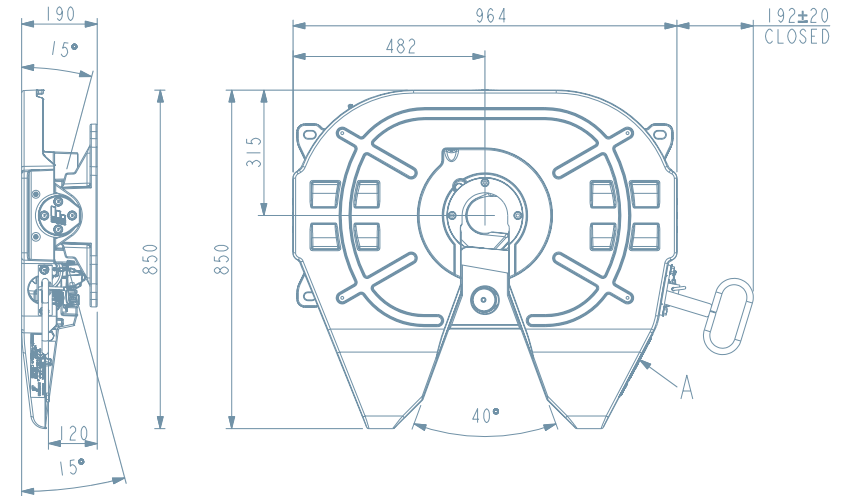

INTERLOCK HANDLE

Fit for...
HGV traffic and off-road terrain

FIFTH WHEEL OPTIONS

260HD HEAVY DUTY 3.5" ON-ROAD & OFF-ROAD

CAST

IMPOSED 36T
D-VALUE 260KN

STANDARD HANDLE

HEIGHT MM (DIN 6)	WEIGHT KG	E32 R55-02 APPROVAL NO.	PRODUCT CODE
190mm	216kg	Pending	911190