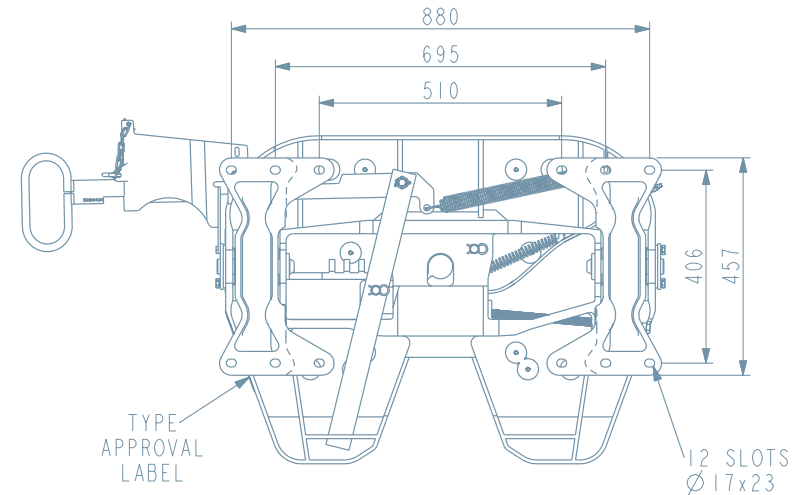

FIFTH WHEEL OPTIONS

3000LM LOW MAINTENANCE MEDIUM DUTY 2" ON-ROAD & LIMITED OFF-ROAD

CAST

IMPOSED 20T
D-VALUE 152KN

EXTENDED HANDLE

HEIGHT MM (DIN 6)	WEIGHT KG	E11 55R-01 APPROVAL NO.	PRODUCT CODE
Pin & bushes only – no mounting brackets	104kg	E11 55R-01 5557	905000
185mm	126kg	E11 55R-01 5557	905185
210mm	131kg	E11 55R-01 5557	905210
230mm	139kg	E11 55R-01 5557	905230
257mm	142kg	E11 55R-01 5557	905257
Single Point King Pin Lubrication Kit 125ml			59016109

EXTENDED HANDLE

Fit for... Long-distance haulage with silo, tank and volume carriers using both two and three-axle tractors.

NOTE:
ARTICULATION 7 DEGREES
WITH 138mm HIGH FIFTH WHEEL