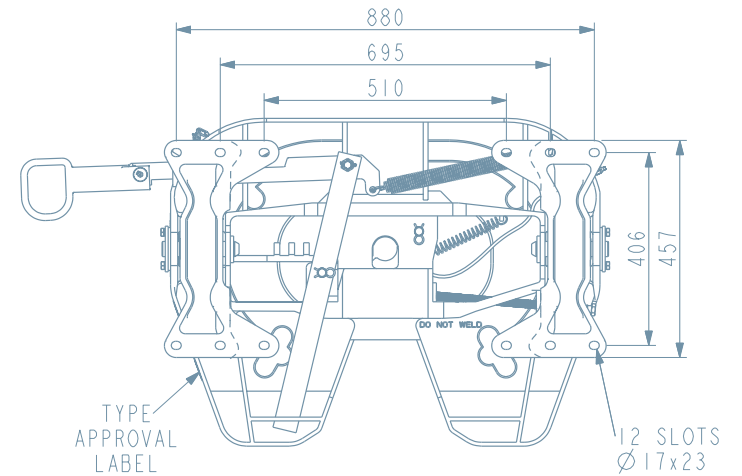

FIFTH WHEEL OPTIONS

3000 MEDIUM DUTY 2" ON-ROAD & LIMITED OFF-ROAD

CAST

IMPOSED 20T
D-VALUE 150KN

STANDARD HANDLE

HEIGHT MM (DIN 6)	WEIGHT KG	E11 55R-01 APPROVAL NO.	PRODUCT CODE
Pin & bushes only – no mounting brackets	102kg	E11 55R-01 4901	841000
138mm	122kg	E11 55R-01 4932	841138
148mm	120kg	E11 55R-01 4902	841148
161mm	122kg	E11 55R-01 4903	841161
185mm	124kg	E11 55R-01 4904	841185
210mm	129kg	E11 55R-01 4905	841210
230mm	137kg	E11 55R-01 4906	841230
257mm	140kg	E11 55R-01 4907	841257

STANDARD HANDLE

Fit for... Long-distance haulage with silo, tank and volume carriers using both two and three-axle tractors.