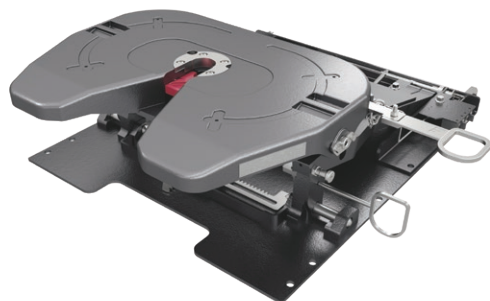

FIFTH WHEEL OPTIONS

3000FFH DUAL HEIGHT STANDARD DUTY 2" ON-ROAD

CAST

IMPOSED 18T
D-VALUE 130KN

3000FFH DUAL HEIGHT

E32 55R-01 APPROVAL NO.	MODEL	HEIGHT MM	LENGTH MM	X1/X2 MM	IMPOS- ED(U) T	DV KN
E32 55R-01 0047	FFH	167mm	—	261/835	18T	130kN
E32 55R-01 0047	FFH1	267mm	13mm	274/823	18T	130kN
E32 55R-01 0047	FFH2	317mm	24mm	285/812	18T	130kN
E32 55R-01 0047	FFH3	367mm	38mm	299/797	18T	130kN

3000FFH DUAL HEIGHT – MANUAL OPERATION

VOLVO/RENAULT

3000FFH – MANUAL	CODE
930mm 167–367mm	59016168
930mm 167–317mm	59016171
930mm 167–267mm	59016173

SCANIA

3000FFH – MANUAL	CODE
880mm 167–367mm	59016185
880mm 167–317mm	59016187
880mm 167–267mm	59016189

DAF

3000FFH – MANUAL	CODE
880mm 167–367mm	59016174
880mm 167–317mm	59016176
880mm 167–267mm	59016178

MAN

3000FFH – MANUAL	CODE
880mm 167–367mm	59016191
880mm 167–317mm	59016193
880mm 167–267mm	59016195

DAIMLER

3000FFH – MANUAL	CODE
950mm 167–367mm	59016148
950mm 167–317mm	59016181
950mm 167–267mm	59016183

FIFTH WHEEL

3000FFH – MANUAL	CODE
Top Plate Only (pins & bushes)	50272541